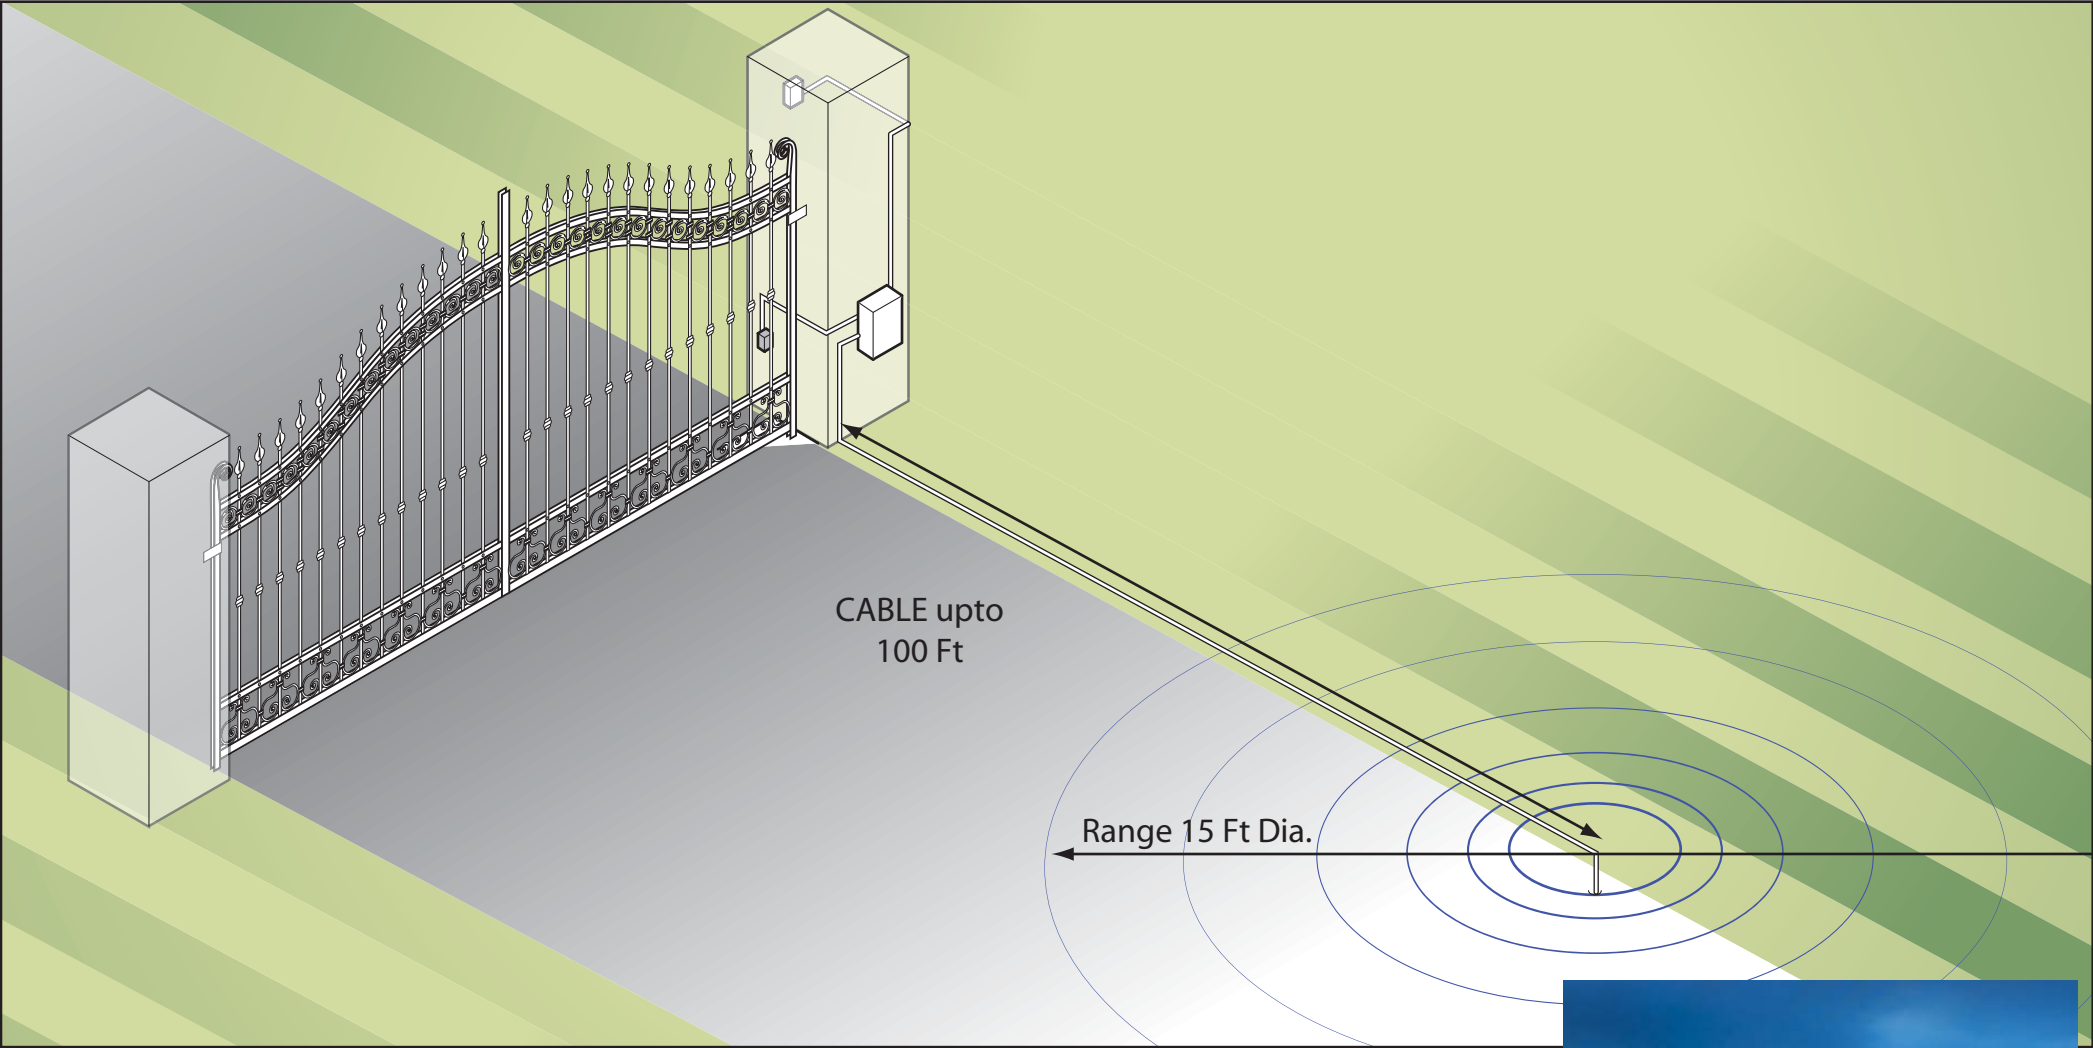

Bluetooth Entry

Open your gates via your Bluetooth!!!

Completely hands-free, stand-alone access control system. No cards to swipe, buttons to press, or gizmos to carry. All you need is a Bluetooth enabled mobile phone!

North Valley Forge

Valley Forge Business Park
Reedyford Road, Nelson, Lancashire. BB9 8TU

Car Detector Sensor

Loop Detector Alternative

- No need to dig up the driveway
- Easily installed in 10 minutes
- Easy to integrate with security control boards