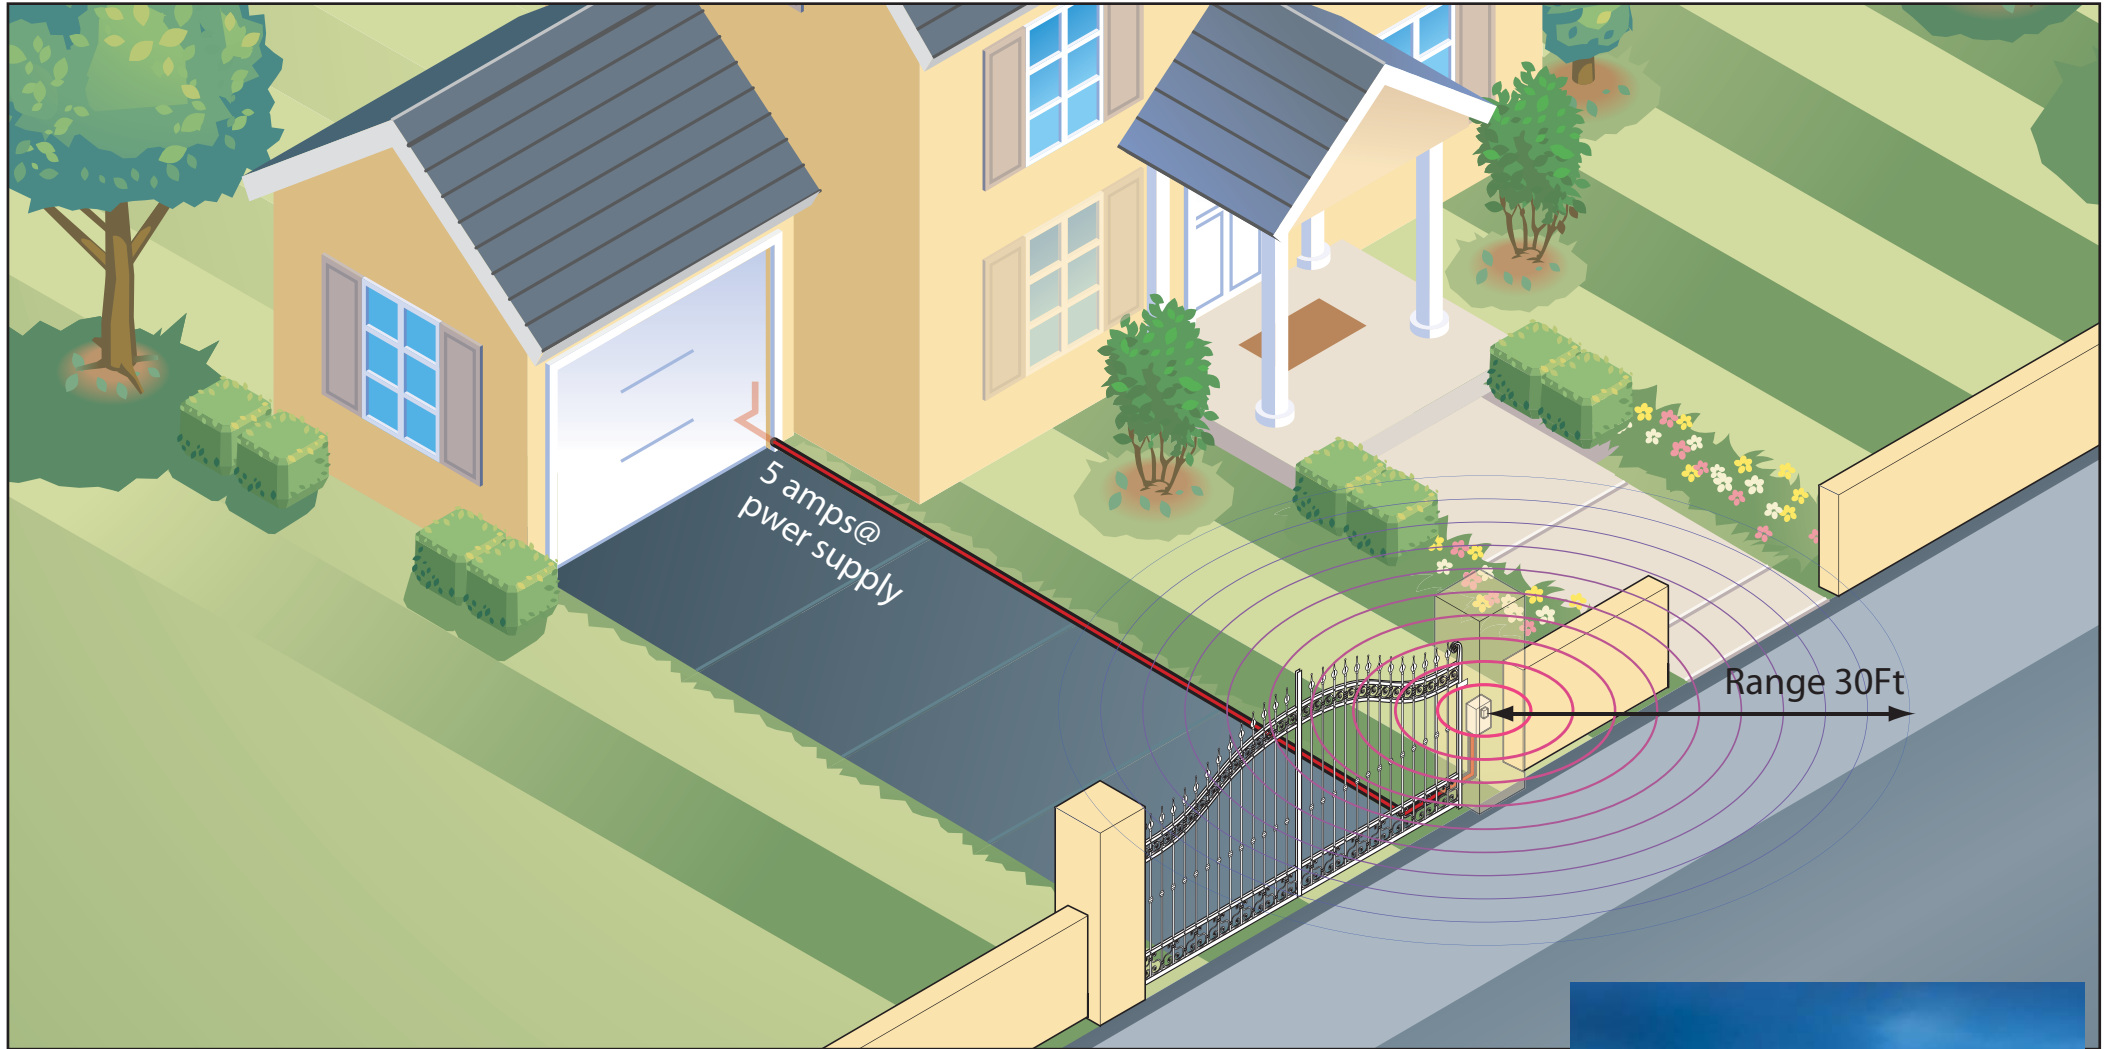

Bluetooth Entry

Open your gates via your Bluetooth!!!

Completely hands-free, stand-alone access control system. No cards to swipe, buttons to press, or gizmos to carry. All you need is a Bluetooth enabled mobile phone!

North Valley Forge

Valley Forge Business Park
Reedyford Road, Nelson, Lancashire. BB9 8TU

Car Detector Sensor

Loop Detector Alternative

- No need to dig up the driveway
- Easily installed in 10 minutes
- Easy to integrate with security control boards